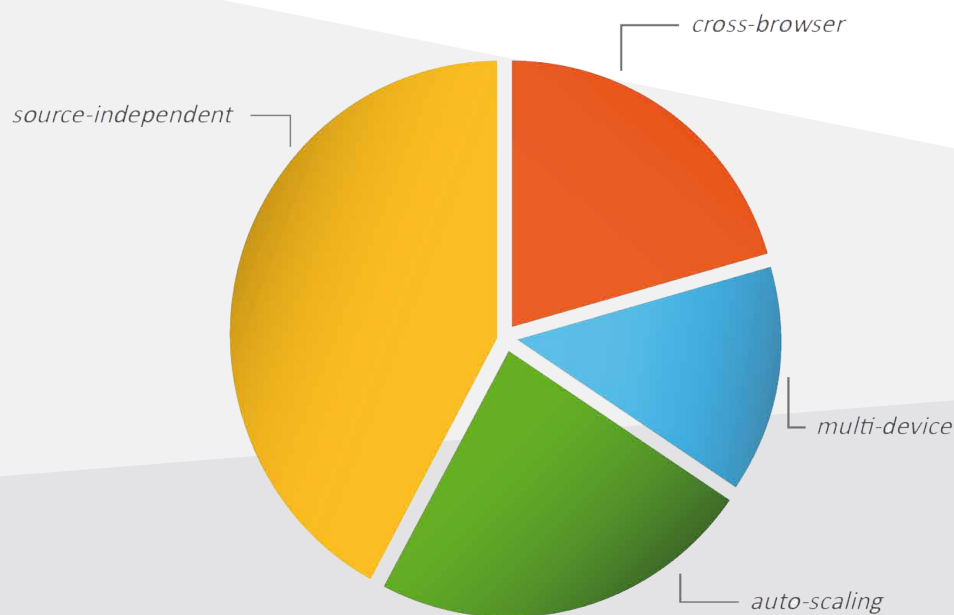

alogis-VisualisationDashboard – multiple presentation, linking and customising options in SAP®

The **alogis-VisualisationDashboard** (alogis-DashBoard) offers you multiple presentation and customising options for information from any data source, this allows you to present your key performance indicators (KPIs) in a flexible way.

Features

- No extra server required - everything is within SAP
- Adjustable data selector and update rate (in seconds)
- Freely selectable application header
- Design (2 x pre-defined, 1 x customised)
- Self-scaling dashboard and applications

Presentation formats

- Line chart and area chart
- Bar chart and column chart
- Pie chart and doughnut chart
- Other presentation formats, such as images/logos, text/information, continuous text, trend charts and traffic light charts

Requirements

Hardware

- Standard PC (system requirements of the operating system), iPhone, iPad and Android devices

Software

Browser

- IE from 8
- Firefox from 3
- Chrome from 1
- Safari from 4

Operating systems

- IOS from 4
- Android from 3
- Windows (depending on availability of IE from 8)

System requirements

- SAP NetWeaver® from 4.7

If you would like to know more about this topic, please visit our product page on the Internet or you can reach us by phone on **+49 30 43658-0** and by email at **info@alogis.com**